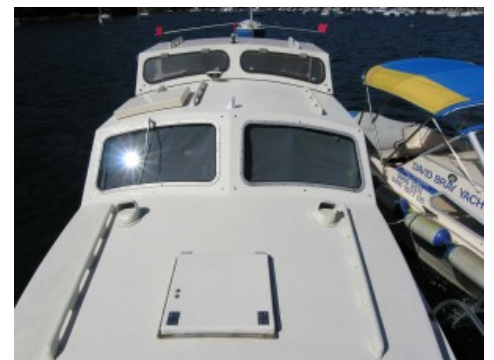

Roberts Longboat 21 - SOLD

Specifications

Boat Details

Price		Boat Brand	Roberts
Model	LONGBOAT 21	Length	6.40
Year		Category	Yacht and Sail Boats
Hull Style	Single	Hull Type	GRP
Power Type	Power	Stock Number	PWRO212006
Condition	Used	State	New South Wales
Suburb	NEWPORT	Engine Make	

Description

THIS BOAT IS SOLD. PLEASE CONTACT US FOR SIMILAR LISTINGS.

Compact bay cruiser with lots of deck space in good condition, launched in the mid 80's.

Enclosed helm and galley with metho stove.

Forward berths that convert to large double or two singles.