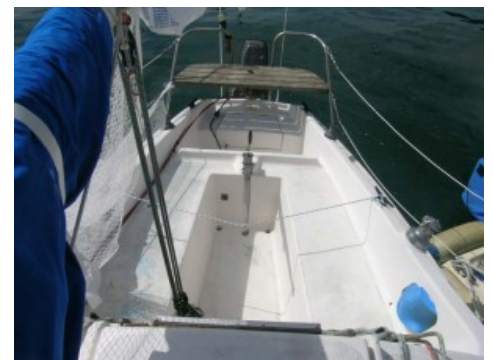

Specifications

Boat Details

Price		Boat Brand	Pacific
Model	27	Length	8.23
Year	1976	Category	Yacht and Sail Boats
Hull Style	Single	Hull Type	GRP
Power Type	Sail	Stock Number	PWPA271787
Condition	Used	State	New South Wales
Suburb	NEWPORT	Engine Make	

Disclaimer

Our company offers the details of this vessel in good faith but cannot guarantee or warrant the accuracy of this information nor warrant the condition of the vessel. A buyer should instruct his agents and/or surveyors to investigate such details buyer desires validated. This vessel is offered subject to prior sale, price change or withdrawal without notice.