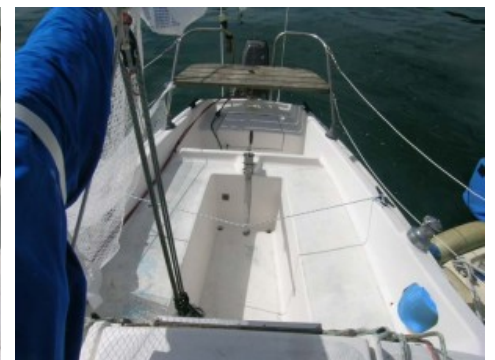

Pacific 27 - sold

Specifications

Boat Details

Price		Boat Brand	Pacific
Model	27	Length	8.23
Year	1976	Category	Yacht and Sail Boats
Hull Style	Single	Hull Type	GRP
Power Type	Sail	Stock Number	PWPA271787
Condition	Used	State	New South Wales
Suburb	NEWPORT	Engine Make	

Description

THIS BOAT IS SOLD. PLEASE CONTACT US FOR SIMILAR LISTINGS

Based on the popular Compass Westerly.

Combines good performance with updated interior.

Ideal family/short handed sailing.

Tohatsu 8 HP outboard with cockpit remote controls.